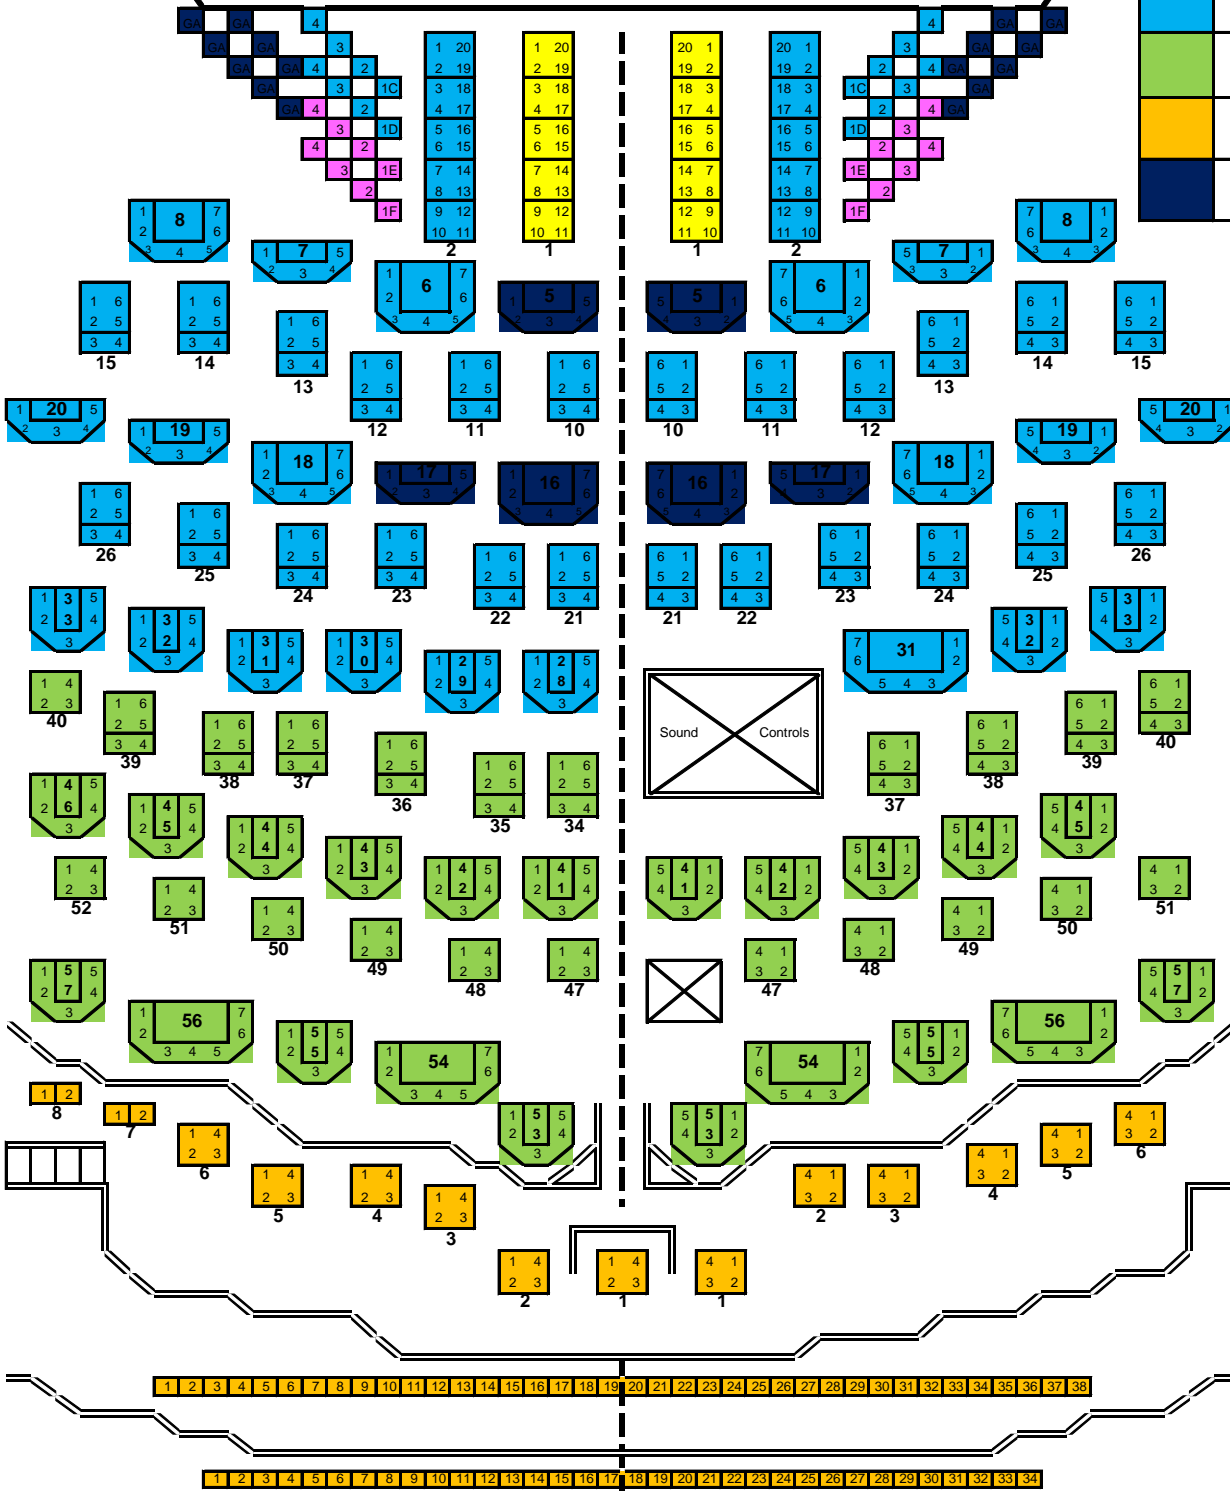

Section A

Section B

Legends in Concert
Dark on Fridays

Yellow	VIP
Blue	Golden Circle
Green	Main Floor
Orange	Balcony
Dark Blue	Not for Sale

Section A

Section B